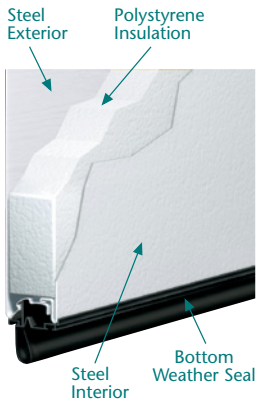

HILLCREST COLLECTION

Construction

3000

Triple-Layer: Steel + Insulation + Steel

For the toughest, energy-efficient steel door, a Hillcrest 3000 triple-layer door includes the ultimate in thermal properties, plus a layer of steel for a finished interior look and added durability.

- Heavy-Duty Exterior and Interior Steel
- Durable, Reliable, Low Maintenance
- Environmentally Safe Polystyrene Thermal Insulation
- Superior Energy Efficiency
- Extra Quiet Operation
- 14 ga/16 ga Conventional Hardware

Specifications

	HILLCREST 3000
PANEL DESIGNS	
Bead Board	•
Recessed	•
Raised	•
INSULATION¹	Polystyrene
R-VALUE²	9.19
DOOR THICKNESS	2"
STEEL THICKNESS	27/27 ga
WINDOW GLASS OPTIONS	
3/32" (0.24cm) Single Strength	•
Insulated Glass	•
Obscure	•
DECORATIVE HARDWARE OPTIONS	•
WIND LOAD³ AVAILABLE	•
PAINT FINISH WARRANTY⁴	Lifetime
HARDWARE WARRANTY⁴	3 Years

COLORS